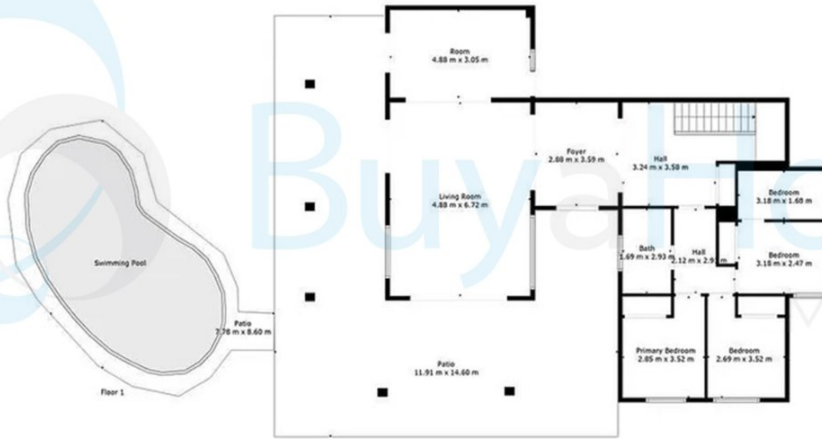

Floor 2

Floor 1

TOTAL: 182 m²
 FLOOR 1: 124 m², FLOOR 2: 58 m²
 EXCLUDED AREAS: PATIO: 121 m², OPEN TO BELOW: 30 m², BALCONY: 13 m²

Deviations may occur

TOTAL: 182 m²
 FLOOR 1: 124 m², FLOOR 2: 58 m²
 EXCLUDED AREAS: PATIO: 121 m², OPEN TO BELOW: 30 m², BALCONY: 13 m²