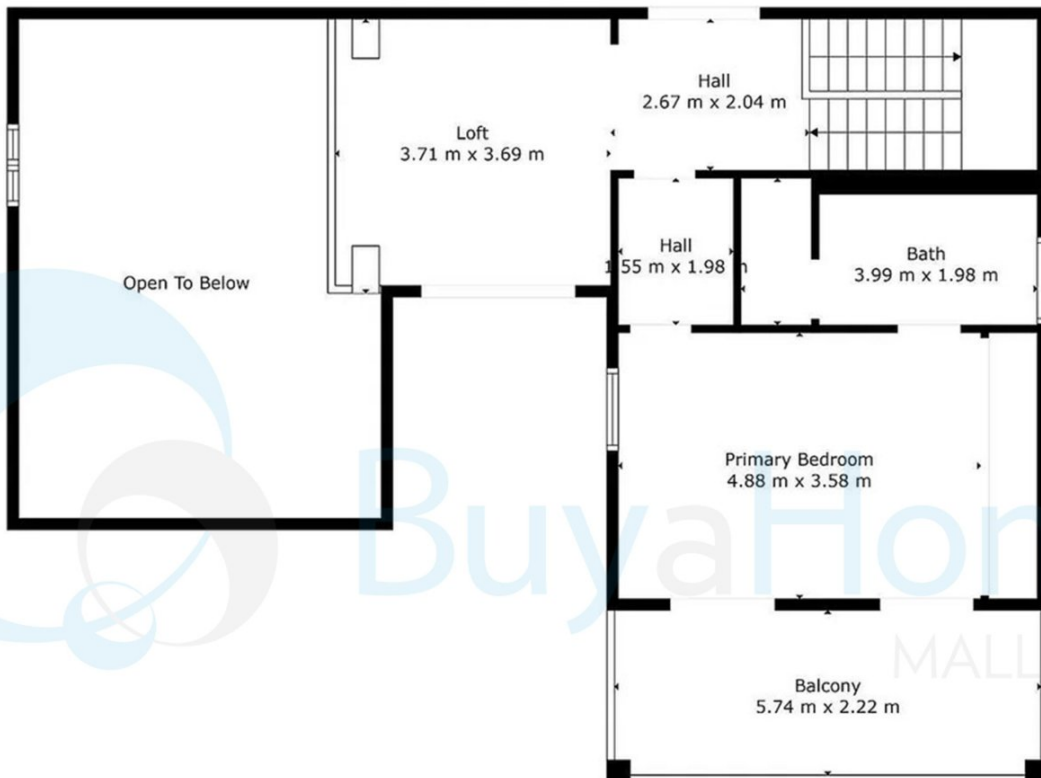

Floor 2

Floor 1

TOTAL: 182 m²
 FLOOR 1: 124 m², FLOOR 2: 58 m²
 EXCLUDED AREAS: PATIO: 121 m², OPEN TO BELOW: 30 m², BALCONY: 13 m²

Deviations may occur

TOTAL: 182 m²
 FLOOR 1: 124 m², FLOOR 2: 58 m²
 EXCLUDED AREAS: PATIO: 121 m², OPEN TO BELOW: 30 m², BALCONY: 13 m²